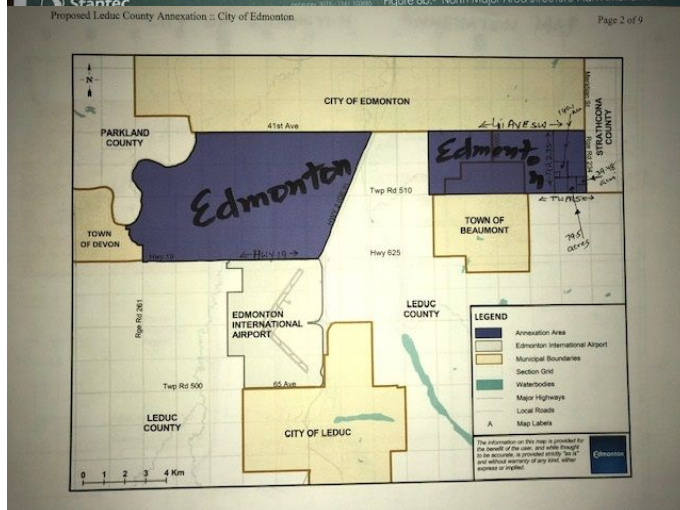

Courtesy of Sweg Deal of Century 21 All Stars Realty Ltd

$1,579,200 - Rr 234 Twp Rd 510, Edmonton

MLS® #E4141761

$1,579,200

0 Bedroom, 0.00 Bathroom,
Single Family on 39 Acres

Rural South East, Edmonton, AB

39.48 acres, located on RR 234, 2nd parcel from TWP RD 510 & RR 234 Corner (on RR 234). Excellent parcel of land in city of Edmonton for future developments.

Essential Information

MLS® #	E4141761
Price	$1,579,200
Bathrooms	0.00
Has Ensuite	N
Acres	39.46
Property Type	Single Family
Building Type	Vacant Lot

Community Information

Address	Rr 234 Twp Rd 510
Area	Edmonton
Community	Rural South East
City	Edmonton
County	ALBERTA
Province	AB
Postal Code	T4X 0M3

Amenities

Exterior Features Fenced, Private Setting, See Remarks

Additional Information